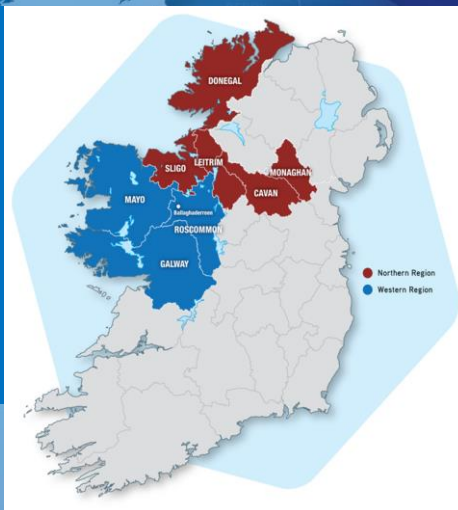

Our Region in Ireland

- 9 Local Authorities
- 8 Counties
- 3 NSS Gateways & 5 Hubs
- Cross-Border context
- Gaeltacht

SO... WHAT DO WE DO?

Create Better Places and a more Competitive Region. Your Region.

Our vision is that our Regional Spatial and Economic Strategies has the capability to **CONNECT** us.

Map 1 - Percentage population change by county, 2011-

Reflecting on the past.....legacy of under-investment

Some Placemaking Questions

- How should Brexit and other significant international influences be addressed and how transferable are interventions from other countries to Ireland?
- How could the Government best invest to create future value based on unrealised potential in the Region?
- If the Region is to prioritise investment choices on the basis of limited financial resources (particularly with regard to infrastructure) what are the key regional priorities to be advanced?

Placemaking Questions

- What are the emerging growth sectors that could attract human capital, attract capital flows and secure infrastructure in the context of the 4th industrial revolution?
- Is it possible to Identify key economic and social corridors/catchments/communities for targeted strategic planning within the region and outside the region into other parts of the island and at international level and if so what are they?
- How can the West & North West region of Ireland grow the employment base within existing sectors, such as ICT, Life Sciences, Engineering, Financial Services, and Agri-Food, and in doing so, create additional geographical expertise, copper fastening sectoral innovation by County /Region.