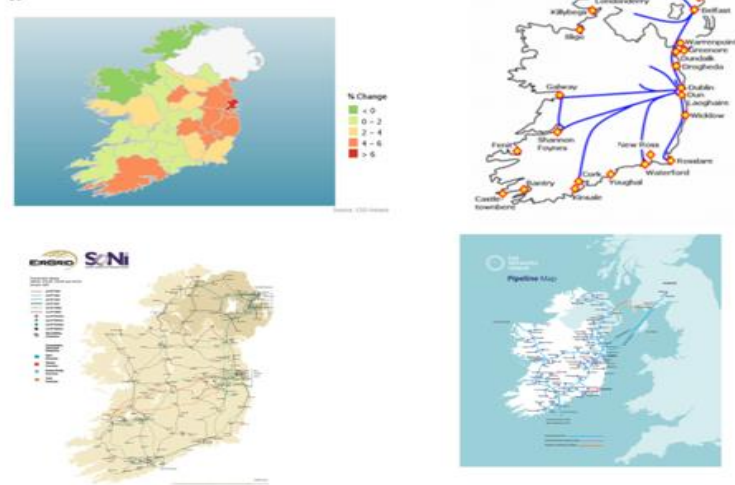

Our Region in Ireland

- 9 Local Authorities
- 8 Counties
- 3 NSS Gateways & 5 Hubs
- Cross-Border context
- Gaeltacht

SO... WHAT DO WE DO?

Create Better Places and a more Competitive Region. Your Region.

Our vision is that our Regional Spatial and Economic Strategies has the capability to **CONNECT** us.

Map 1 - Percentage population change by county, 2011-

Reflecting on the past.....legacy of under-investment

Some Placemaking Questions

- How should Brexit and other significant international influences be addressed and how transferable are interventions from other countries to Ireland?
- How could the Government best invest to create future value based on unrealised potential in the Region?
- If the Region is to prioritise investment choices on the basis of limited financial resources (particularly with regard to infrastructure) what are the key regional priorities to be advanced?