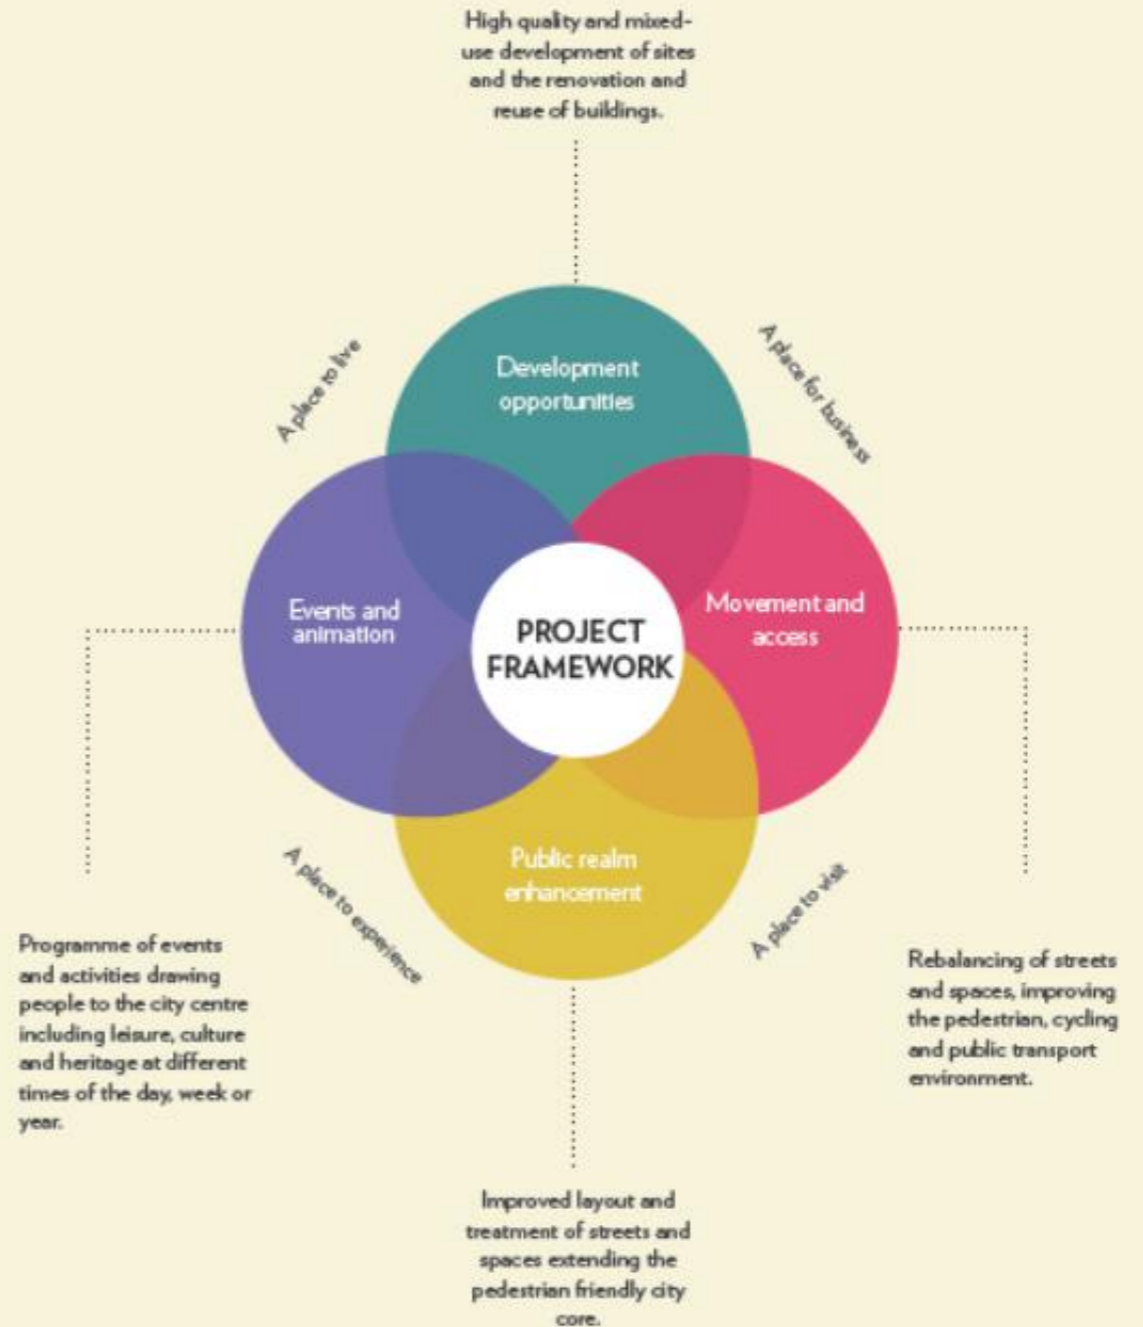

Framework

- Development Opportunities
- Movement and Access
- Public Realm Improvements
- Events and Animation